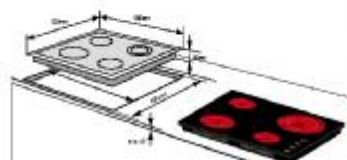

# Ceramic Hob, a Brite Cooktop

Any Cookware Applicable

Cleanest Cooker,  
No electro-magnetic  
Wave!

Instant Heat,  
no need to pre-heat!

Energy Efficiency  
>95%

Built in Kitchen counter

On top of Table or counter

Art.No.	RL-2200A	RL-2200B	RL-3200A	RL-3200B	RL-6400A
Power	2200w	2200w	3200w	3200w	6400w
Top of Hob	glassceramic	glassceramic	glassceramic	glassceramic	glassceramic
Cook Zones	1 dual	1 dual	1dual+1single	1dual+1single	1dual+3single
Ø mm	Ø125/1100w, Ø220/2200w	Ø125/1100w, Ø220/2200w	Ø125/1100w, Ø220/2200w Ø125/1000w	Ø125/1100w, Ø220/2200w Ø125/1000w	Ø125/1100w, Ø220/2200w Ø160/1800w, Ø125/1000w, Ø125/1000w
Power Supply	220~230V/50HHZ	220~230V/50HHZ	220~230V/50HHZ	220~230V/50HHZ	220~230V/50HHZ
Rotary Switch	✓		✓		✓
Touch Control		✓		✓	
Residual Heat Indicator	✓	✓	✓	✓	✓
Child Lock		✓		✓	
Timer (auto-on or auto-off, max.24hr.)		✓		✓	
Heat Level	5	10	5	10	5
Dimension (mm)	390x300x80	390x300x80	560x310x80	590x400x80	590x520x80
Kitchen counter install dimension (mm)	380x290x90	380x290x90	550x300x90	570x380x90	570x500x90