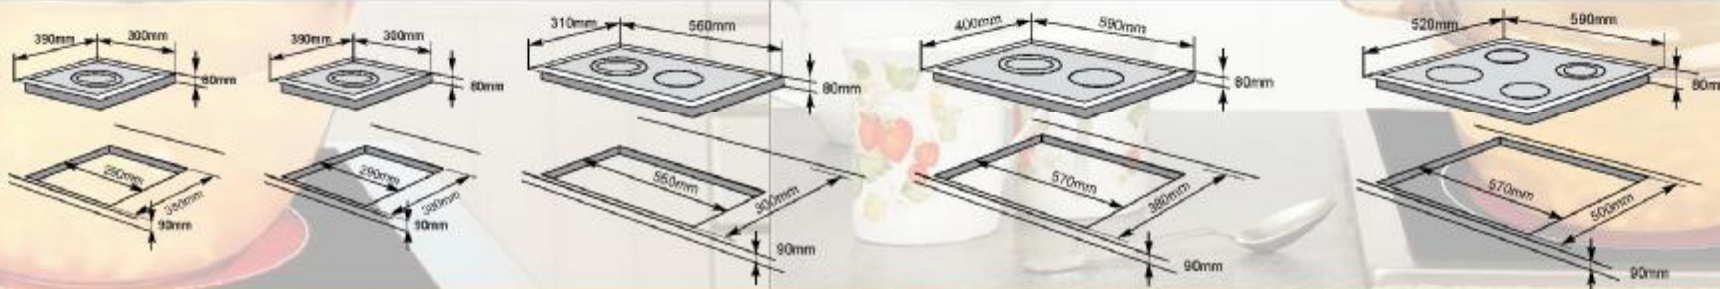

Art.No.	RL-2200A	RL-2200B	RL-3200A	RL-3200B	RL-6400A
Power	2200w	2200w	3200w	3200w	6400w
Top of Hob	glassceramic	glassceramic	glassceramic	glassceramic	glassceramic
Cook Zones	1 dual	1 dual	1dual+1single	1dual+1single	1dual+3single
Ø mm	Ø125/1100w, Ø220/2200w	Ø125/1100w, Ø220/2200w	Ø125/1100w, Ø220/2200w Ø125/1000w	Ø125/1100w, Ø220/2200w Ø125/1000w	Ø125/1100w, Ø220/2200w Ø160/1800w, Ø125/1000w, Ø125/1000w
Power Supply	220~230V/50HHZ	220~230V/50HHZ	220~230V/50HHZ	220~230V/50HHZ	220~230V/50HHZ
Rotary Switch	✓		✓		✓
Touch Control		✓		✓	
Residual Heat Indicator	✓	✓	✓	✓	✓
Child Lock		✓		✓	
Timer (auto-on or auto-off, max.24hr.)		✓		✓	
Heat Level	5	10	5	10	5
Dimension (mm)	390x300x80	390x300x80	560x310x80	590x400x80	590x520x80
Kitchen counter install dimension (mm)	380x290x90	380x290x90	550x300x90	570x380x90	570x500x90